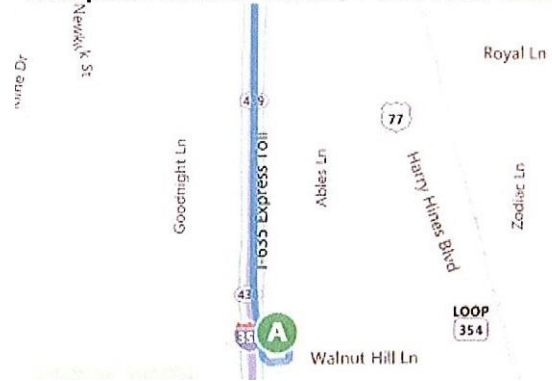

TEXO Educators Conference 2017

TDI Industries

13850 Diplomat Dr., Dallas Texas 75234

13850 Diplomat Dr, Dallas, TX 75234

Hampton Inn and Suites, I-35e N At Waln.

13850 Diplomat Dr, Dallas, TX 75234

A Hampton Inn and Suites, I-35e N At Walnut HI, Dallas, TX 75229
B 13850 Diplomat Dr, Dallas, TX 75234

10 min, 4.6 mi
 Light traffic (9 min without traffic)
 Via I-35E N, Valley View Ln

A Hampton Inn and Suites

↑	1.	Depart toward Composite Dr <i>• Private Road</i>	220 ft
↘	2.	Turn right onto Composite Dr Hampton Inn on the corner	472 ft
↘	3.	Turn right onto Walnut Hill Ln Denny's on the corner	341 ft
↘	4.	Turn right onto N Stemmons Fwy Valero on the corner	463 ft
	5.	Take ramp left and follow signs for I-35E North	2.2 mi
↑	6.	At exit 441 , take ramp right for Harry Hines Blvd toward Valley View Ln	0.6 mi
↙	7.	Turn left onto Valley View Ln	0.6 mi
↘	8.	Turn right onto Senlac Dr	0.4 mi
↘	9.	Turn right onto Diplomat Dr	0.5 mi
	10.	Arrive at Diplomat Dr If you reach Diplomat Dr, you've gone too far	